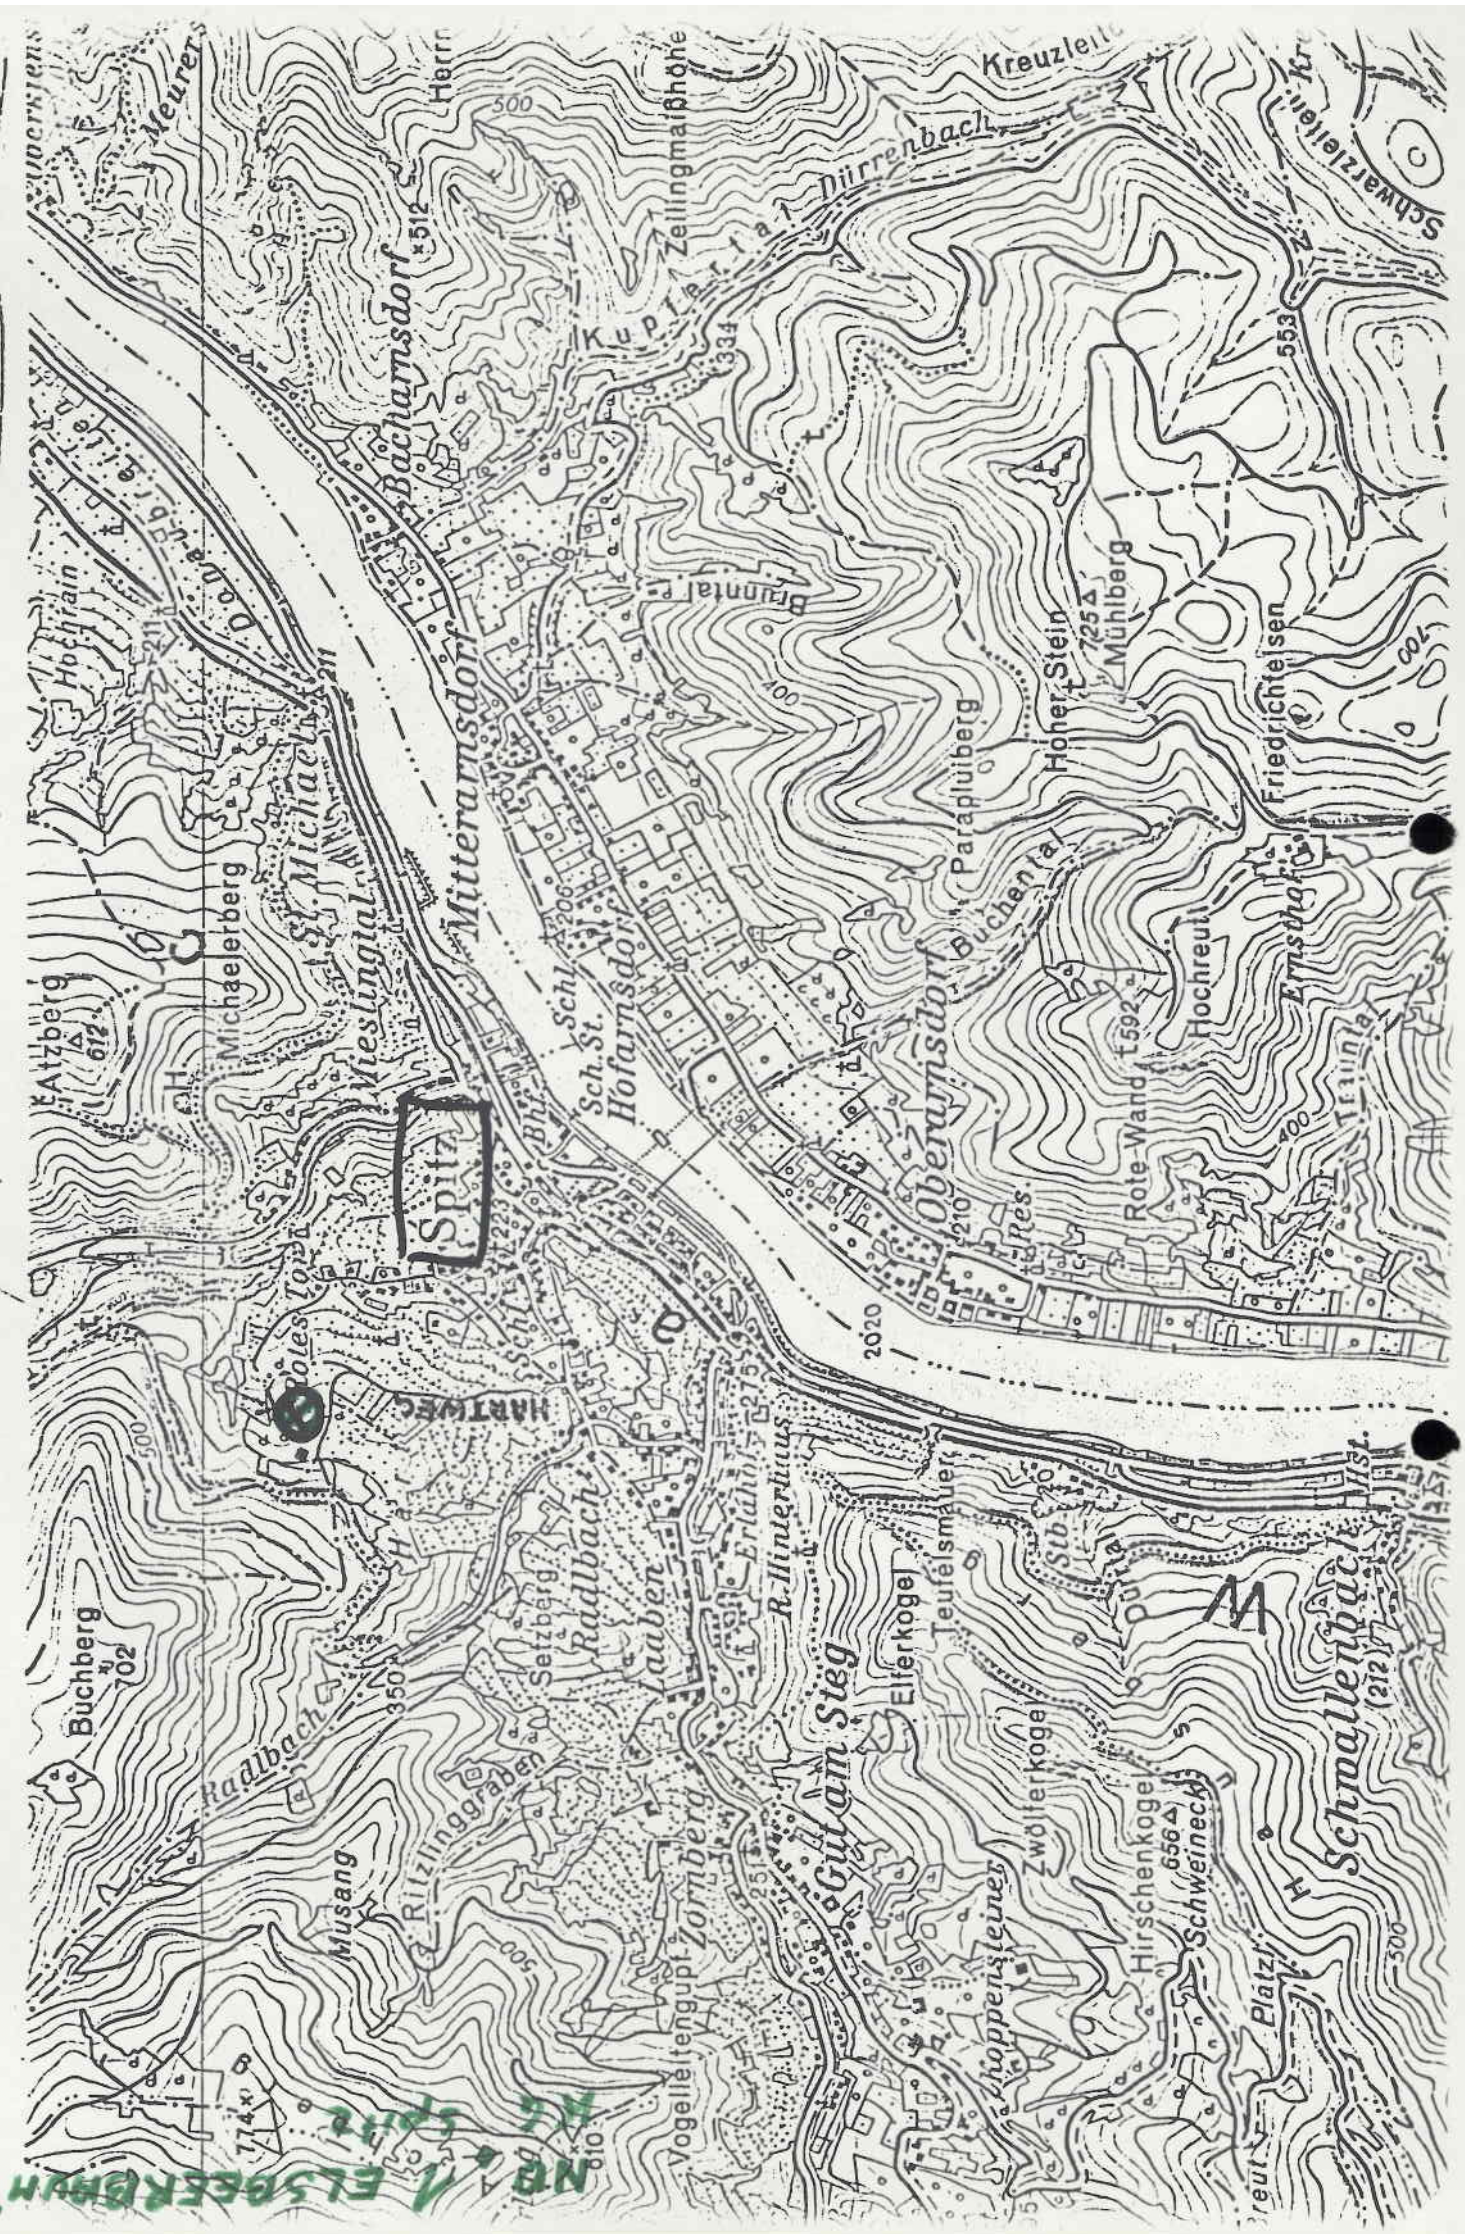

Handwritten notes on the left margin, partially obscured and difficult to decipher.

NE 72° ELSBERRBACH

KG Spitz  
1:2880